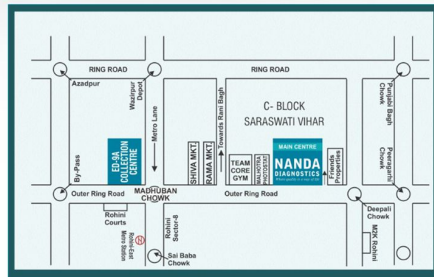

5. CYTOLOGY & HISTOPATHOLOGY

- FNAC and Fluid cytology
- LBC and PAP Smear
- Tissue Biopsy

011- 47500500

www.nandadiagnostics.com

“Nanda Diagnostics has been providing quality services for past 25 years.”